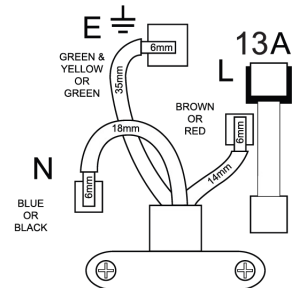

## Black 13A

|                               |   |
|-------------------------------|---|
| • <b>Material:</b>            | Thermoplastics  |
| • <b>Application:</b>         | Ideal for heavy duty applications.  |
| • <b>Voltage:</b>             | 240V, VAC, 50Hz   |
| • <b>Max. load (Wattage):</b> | 13A: 3120 Watts, 240 Volts  |
| • <b>Features:</b>            | <ul style="list-style-type: none"> <li>• Heavy duty construction</li> <li>• Rewireable</li> <li>• Impact resistant, sleeved pins</li> <li>• Manufactured to BS1363/A</li> </ul> |

| Item No.   | Colour | Fuse | Heigh (mm) | Width (mm) | Depth (mm) |
|------------|--------|------|------------|------------|------------|
| <b>EC4</b> | Black  | 13A  | 54         | 50         | 48         |

Always fit the correct rated BS1362 replacement cartridge fuse for your appliance.  
Follow the wiring instructions carefully.