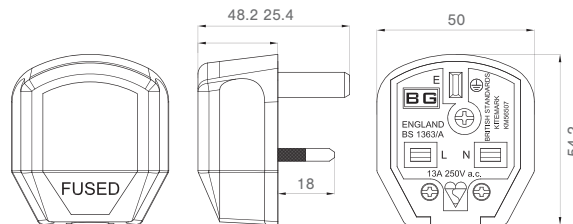

## Black 13A

|                               |   |
|-------------------------------|---|
| • <b>Material:</b>            | Thermoplastics  |
| • <b>Application:</b>         | Ideal for heavy duty applications.  |
| • <b>Voltage:</b>             | 240V, VAC, 50Hz   |
| • <b>Max. load (Wattage):</b> | 13A: 3120 Watts, 240 Volts  |
| • <b>Features:</b>            | <ul style="list-style-type: none"> <li>• Heavy duty construction</li> <li>• Rewireable</li> <li>• Impact resistant, sleeved pins</li> <li>• Manufactured to BS1363/A</li> </ul> |

| Item No.   | Colour | Fuse | Heigh (mm) | Width (mm) | Depth (mm) |
|------------|--------|------|------------|------------|------------|
| <b>EC4</b> | Black  | 13A  | 54         | 50         | 48         |